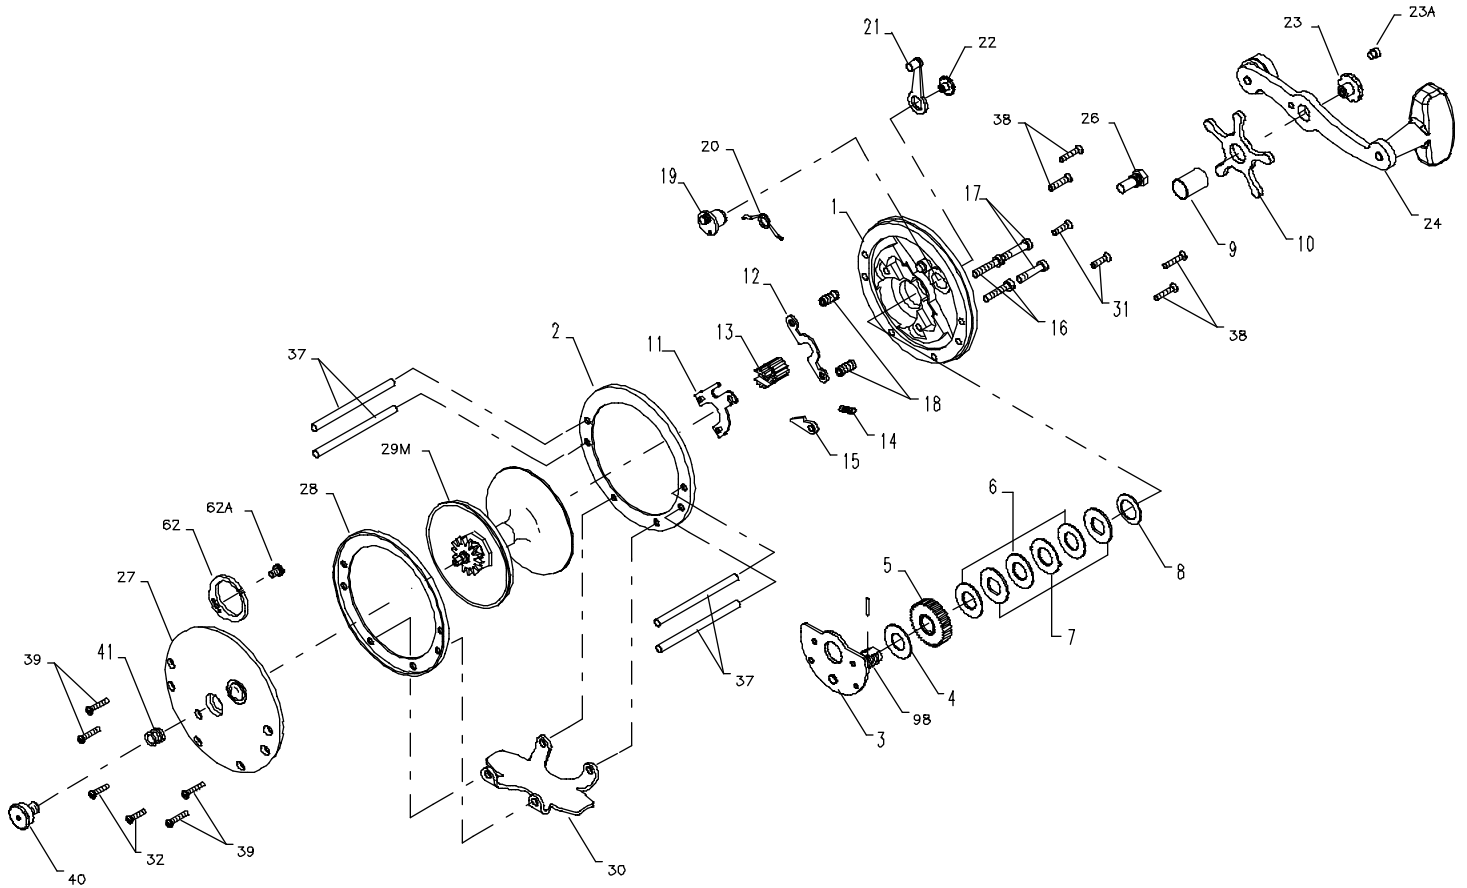

PARTS LIST FOR MODELS 60, 65, 66, 67 AND 68

KEY NO.	DESCRIPTION	PART NO.
1	Right Side Plate (60-65)	1-60
	Right Side Plate (66)	*1-66
	Right Side Plate (67)	*1-67
	Right Side Plate (68)	*1-68
2	Right Side Plate (60-65)	2-60
	Right Side Plate (66-67-68)	*2-66
3	Bridge w/Sleeve	3-66
4	Fiber Washer	4-60
5	Main Gear (60-65)	5-60
	Main Gear (66-67-68)	*5-66
6	Drag Washer (3 req.)	6-60
	Drag Washer (3 req.)	*6-113
7	Metal Washer Set	7C-60
8	Tension Spring	8-60
9	Spacing Sleeve (60-67)	9-60
	Spacing Sleeve (66-67-68)	*9-66
10	Star Drag Wheel (60-65)	10-60
	Star Drag Wheel (66-67-68)	*10-66
11	Eccentric Jack (60-66)	*11-60
	Eccentric Jack (66-67-68)	11-66
12	Pinion Yoke	12-60
13	Pinion (60-65)	13-60
	Pinion (66-67-68)	*13-49
14	Dog Spring	14-99
15	Dog	15-99
16	Lower Bridge Screw	16-60
17	Upper Bridge Screw	17-60
18	Clutch Spring	18-60
19	Eccentric	19-60
20	Eccentric Spring	20-60
21	Eccentric Lever (60-65)	21-285
	Eccentric Lever (66-67-68)	*21-66
22	Eccentric Screw	22-60
23	Handle Screw	23-60
23A	Handle Lock Screw	110-60
24	Handle	24-66